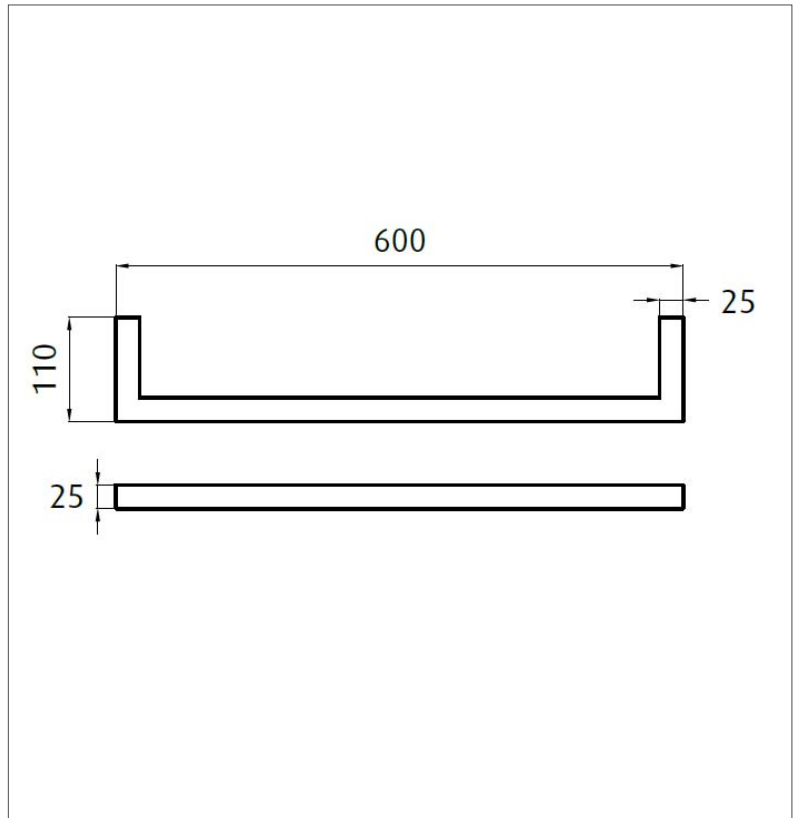

Single rail - 600mm SQUARE

Product code : HLF6011S

600(w) x 25(h) x 110(d) mm

Features:

Easy to install • Unique optional installation system for added strength
Right-hand side hardwired only • 12V power design allows for installation almost
anywhere in your bathroom.

Note: Manufacturing tolerances could cause variances of ± 5 mm.

Additional Information

- 14 watts
- 12Volts, 50Hz
- This rail should be installed in a landscape direction one on top of the other